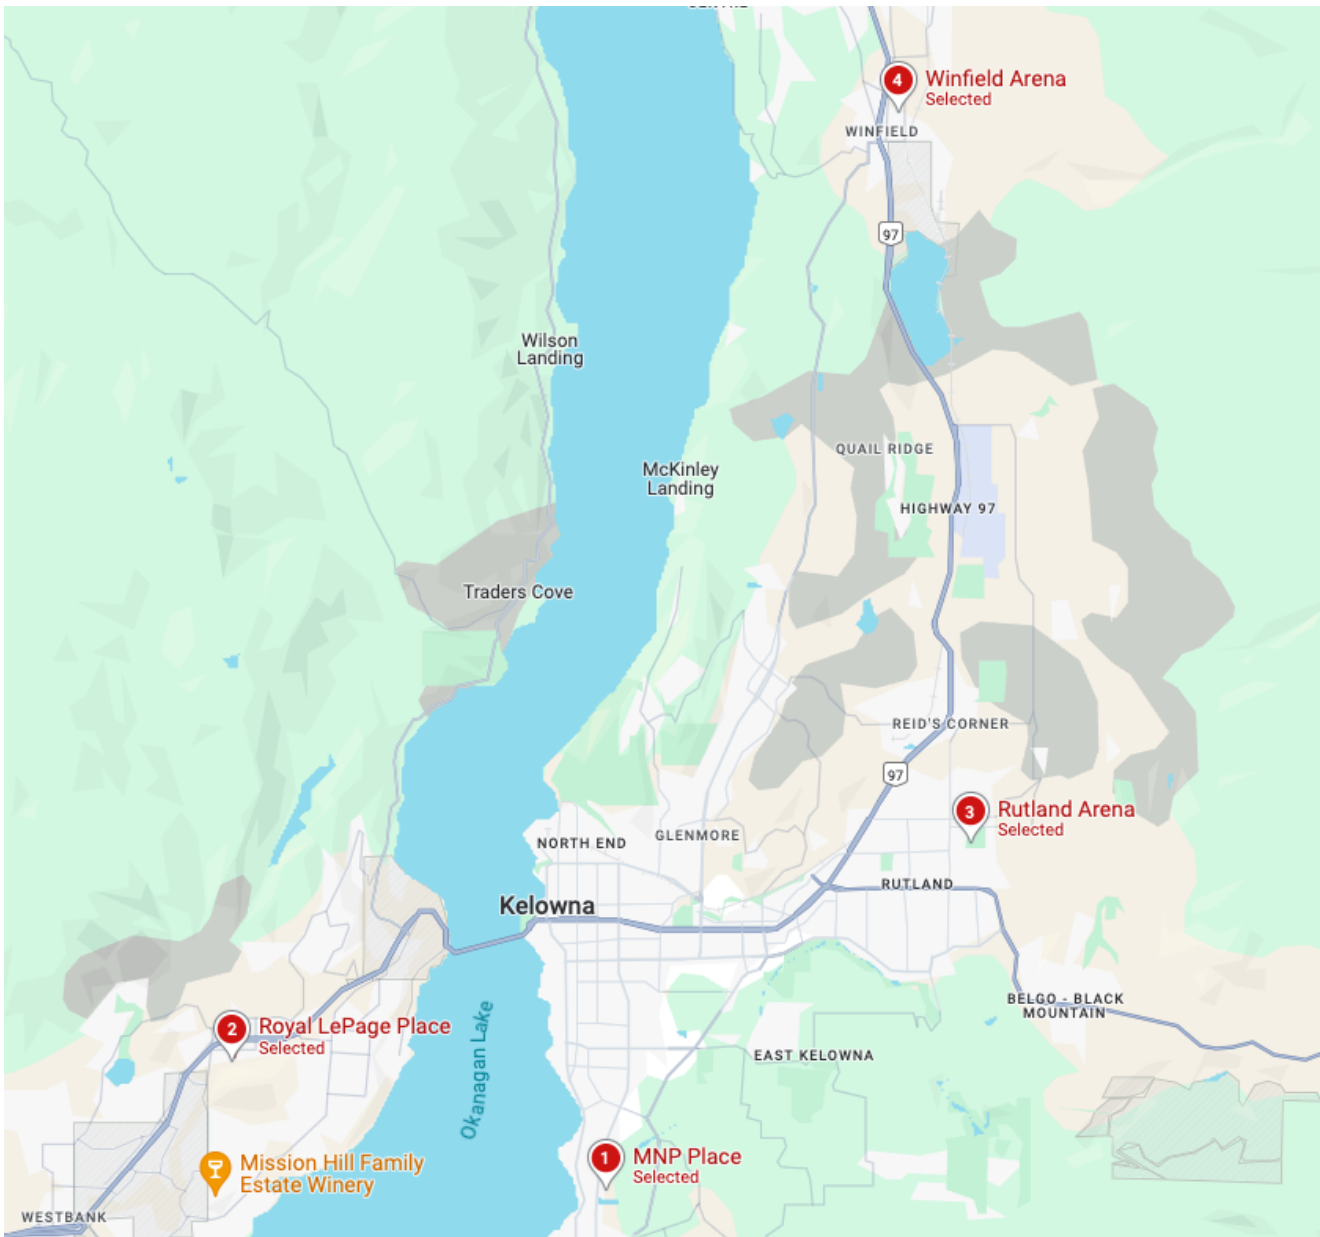

# 2025 KELOWNA HEAT BLAST

## ARENA MAP AND ADDRESSES

1. **MNP Place:** 4105 Gordon Dr, Kelowna, BC V1W 4Z1
2. **Royal LePage Place:** 2760 Cameron Rd, West Kelowna, BC V1Z 2T6  
**Jim Lind Arena:** 2760 Cameron Rd, West Kelowna, BC V1Z 2T6
3. **Rutland Arena East Rink:** 645 Dodd Rd, Kelowna, BC V1W 5H1
4. **Winfield Arena:** 9830 Bottom Wood Lake Rd, Lake Country, BC V4V 1T1